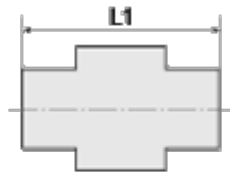

Data Sheet

Article number: 5864403812ES

Description: Stainless steel, straight union 44.038-12 ES, $\varnothing 12$ - G 3/8"
cylindrical thread

Measures

L1 = 28.5

SW = 21